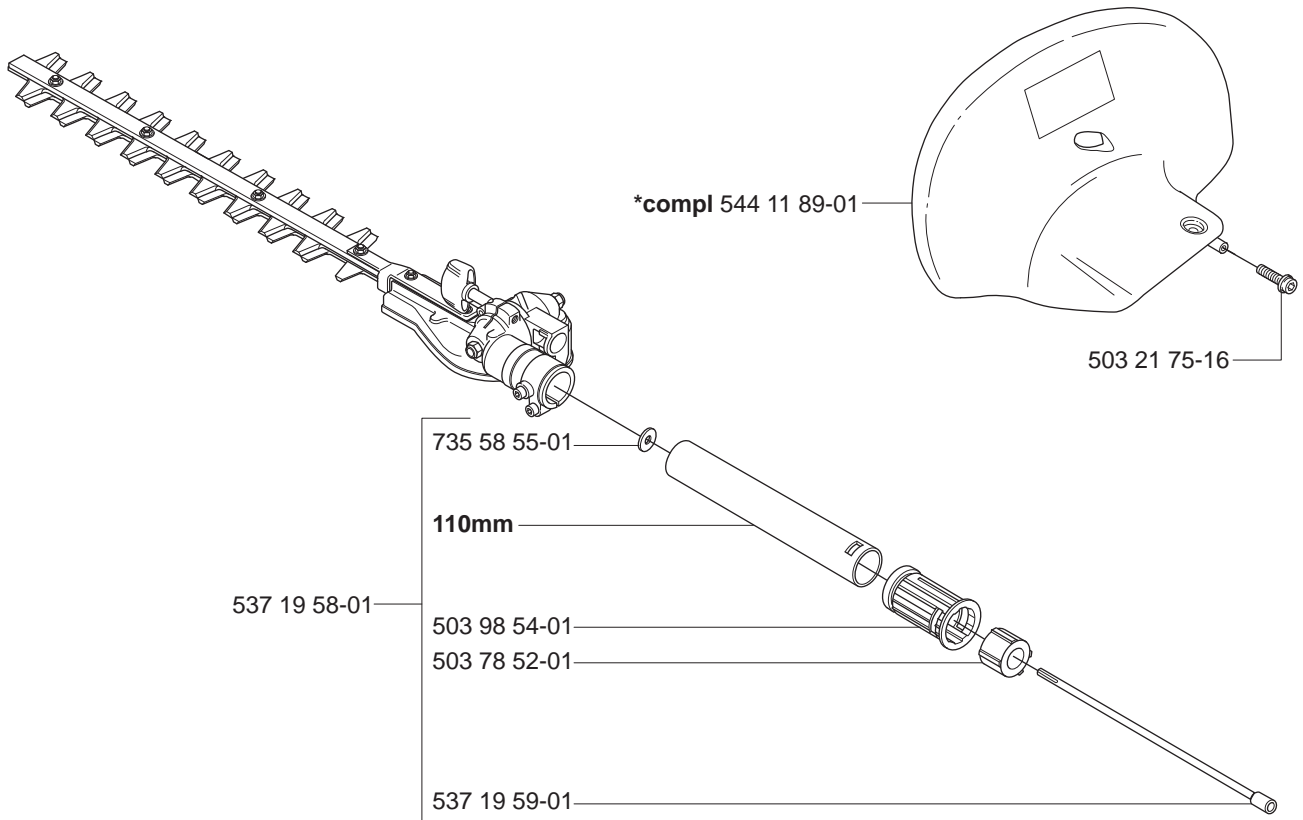

S Hedgetrimmer Attachment HA110
compl 537 19 66-05

*544 04 41-01